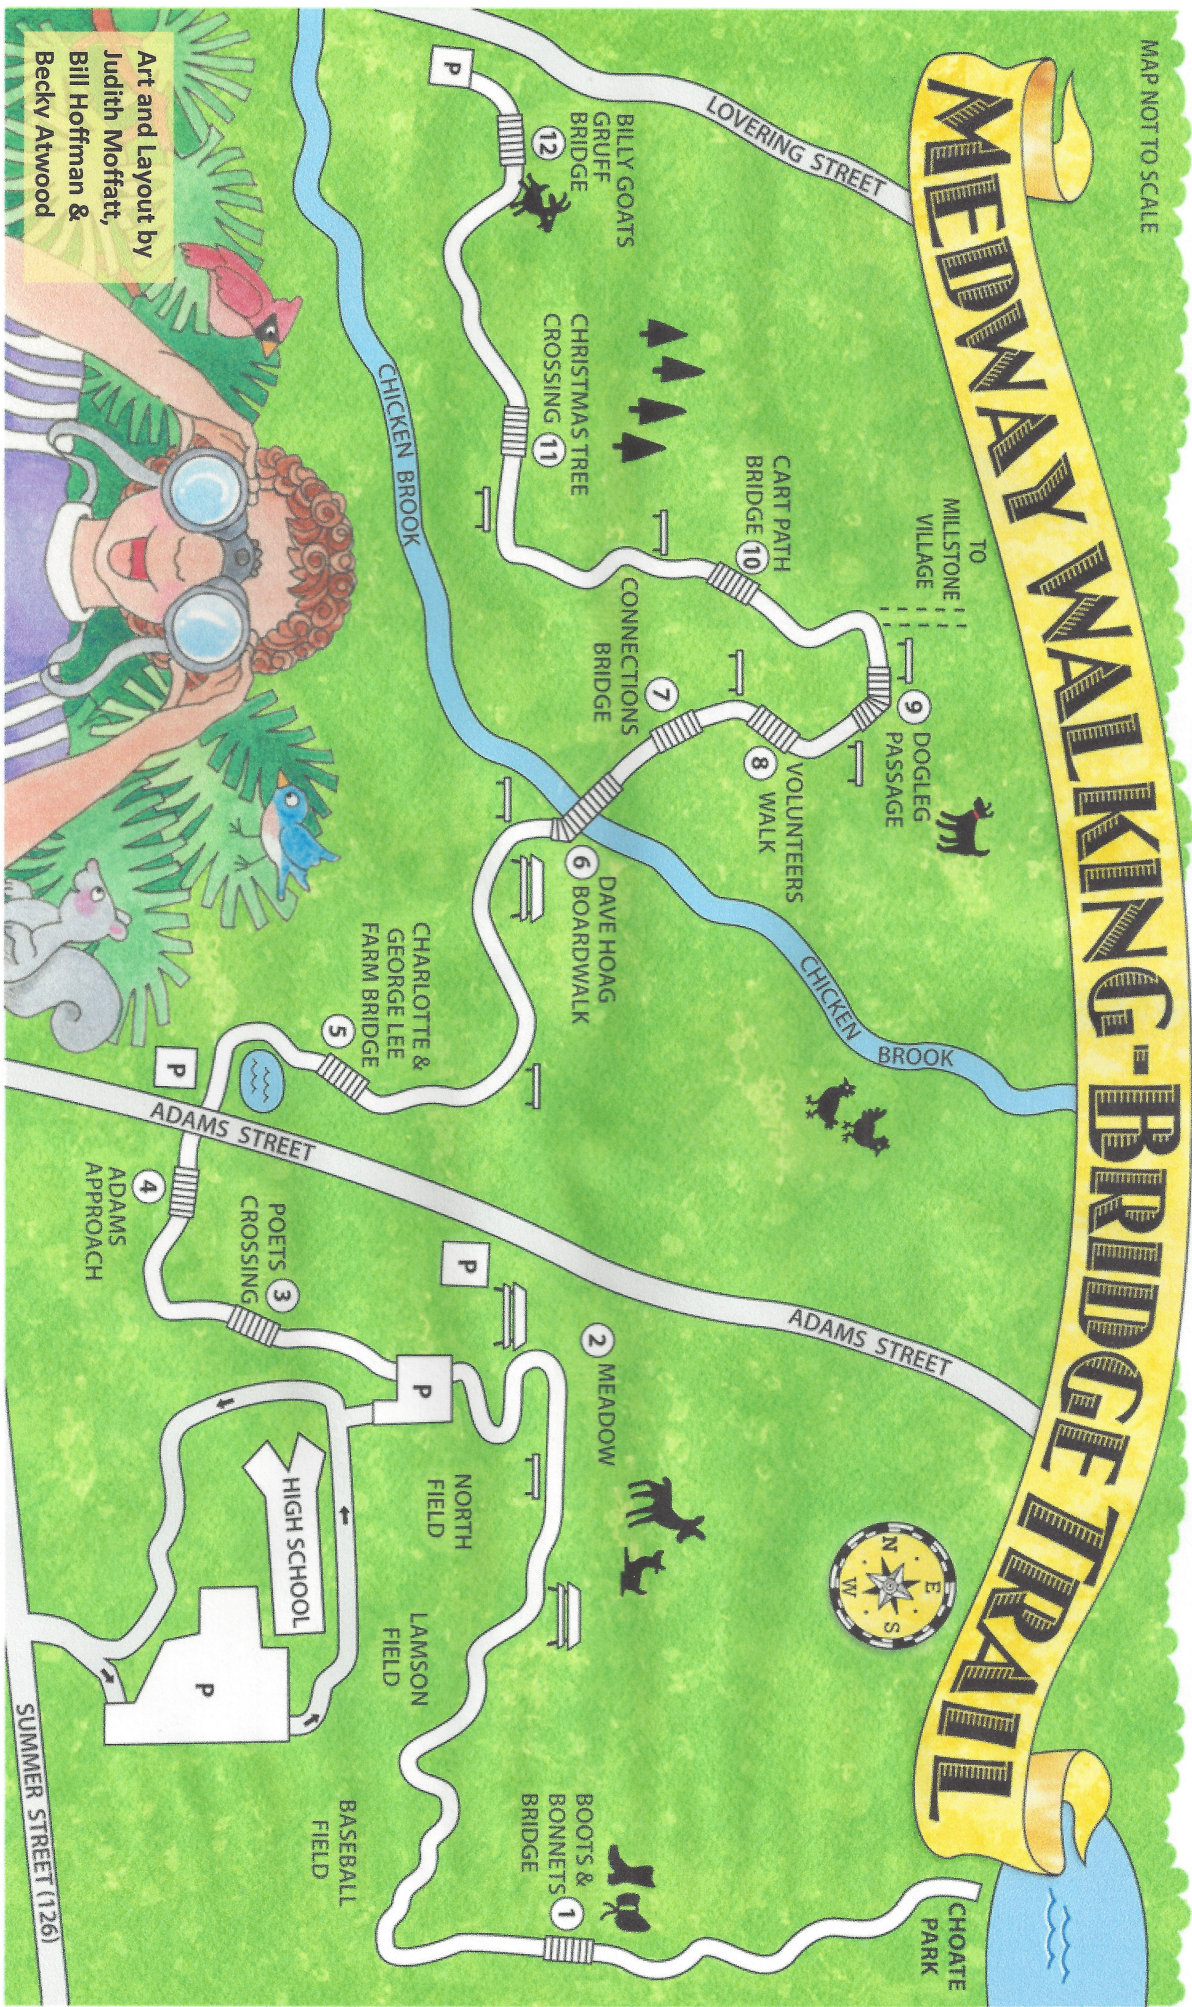

MAP NOT TO SCALE

MEDWAY WALKING-BRIDGE TRAIL

Art and Layout by
 Judith Moffatt,
 Bill Hoffman &
 Becky Atwood